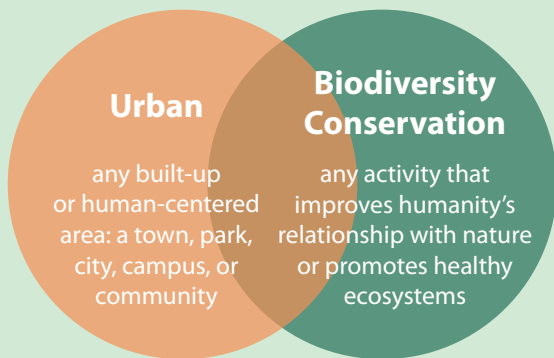

# URBAN BIODIVERSITY HUB

The Urban Biodiversity Hub (UBHub) is a website that increases the capacity of local governments to implement effective biodiversity planning, management, measurement, and collaboration. UBHub.org serves two primary purposes: to serve as public repository for urban biodiversity activities and resources and to aid local governments in planning and managing their approach to biodiversity conservation.

## Value Added

UBHub.org increases the capacity of local governments to plan for and manage biodiversity. The site connects academics, experts, and practitioners to address challenges on the ground together. It promotes urban biodiversity resources developed by NGOs, governments, and academics, and it allows local governments and other groups to coordinate their efforts. Our goal is to promote biodiversity mainstreaming, compile associated tools, raise awareness of biodiversity planning, and ultimately assist local governments and their partners to conserve biodiversity.

## What is included?

- ecosystem services
- environmental education
- urban agriculture
- green and blue infrastructure
- ecological footprints
- climate mitigation
- access to nature
- backyard habitat and gardens
- urban biodiversity monitoring
- sacred and healing nature
- urban ecology